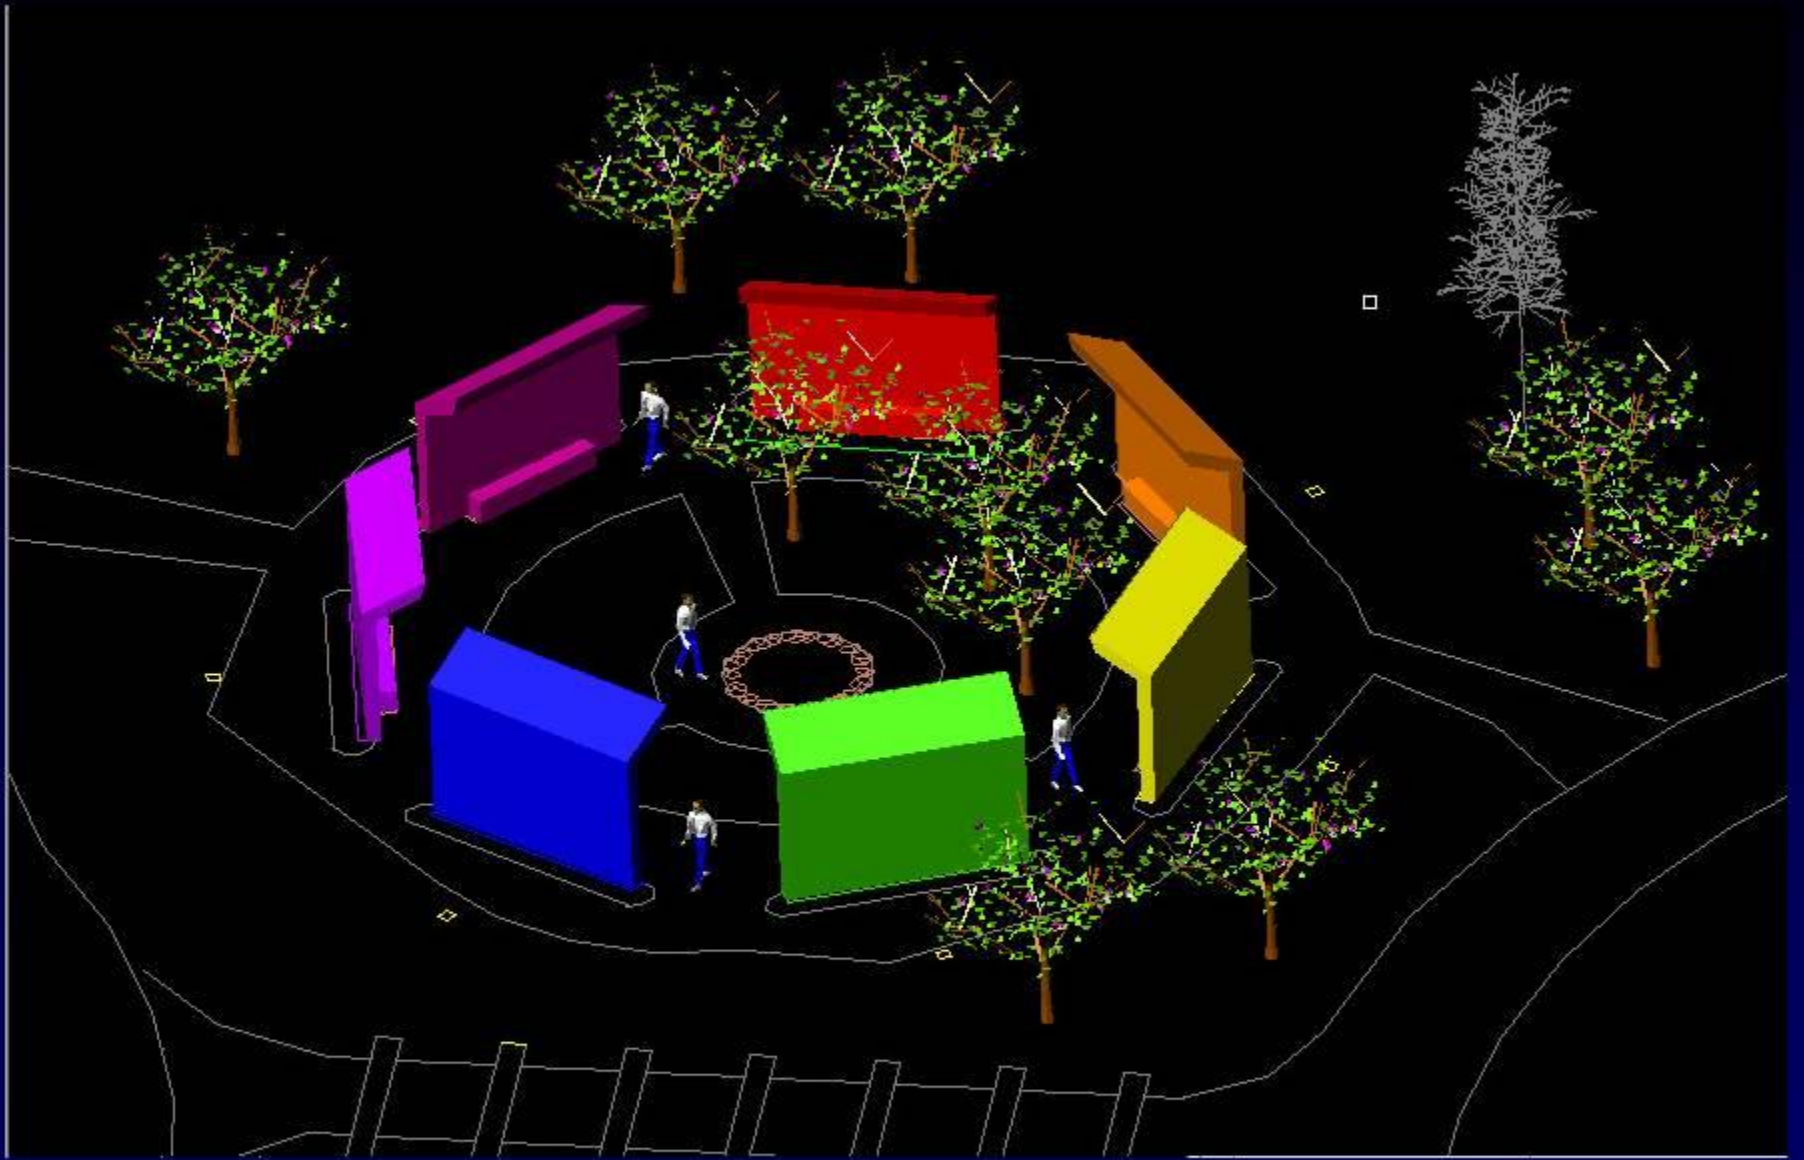

תכנון סכמטי, גן חווייתי. יד-שרה

כרמית כהנה – "משרד הרווחה", ד"ר קורנל לוסטיג – יועץ "עיצוב ובריאות"

Aleh Negev Village, Ofakim, occupational building Arch. Tali Cohen-Anderson,
"Design and Health" consultant Dr. Cornel Lustig

Proposal for Raanana Park. Universal Design.
Arch. Ioly Ben-David, "Design and Health" consultant Dr. Cornel Lustig

Proposal for Raanana Park. Universal Design.
Arch. Ioly Ben-David, "Design and Health" consultant Dr. Cornel Lustig